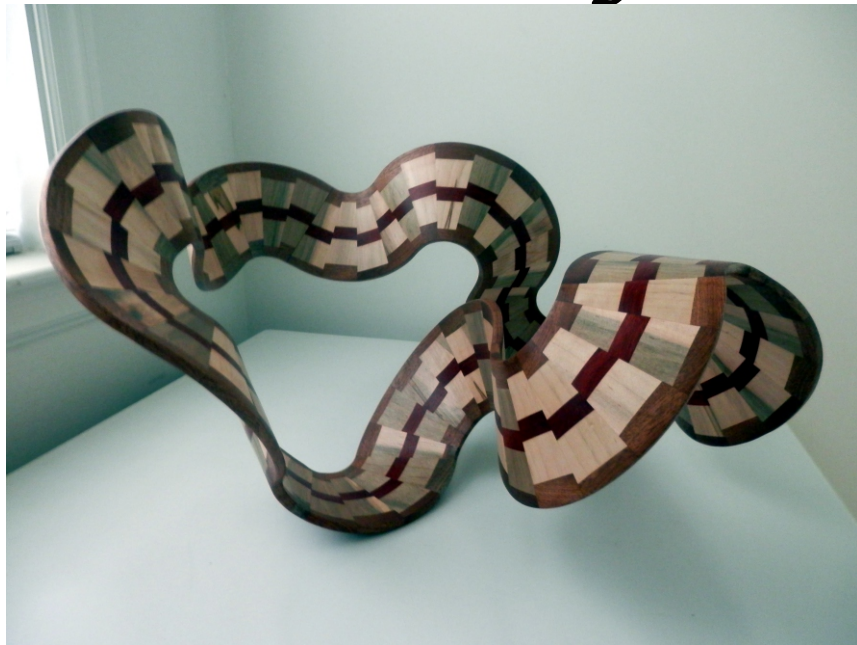

Gary Graham
Wood Art

“Mobiosity”

400 Pieces

21" W x 14" D x 14" H

Woods: Ambrosia Maple,
African Mahogany, &
Bloodwood