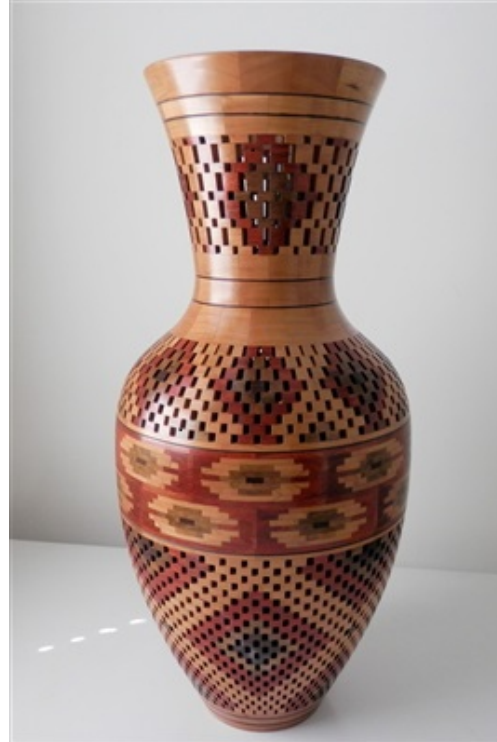

Gary Graham Wood Art

Lexington, KY Phone (859) 278-0441

Open Segmented Wood Turning

19-1/2" H x 9" ϕ

2,522 pieces

Woods:

Bloodwood, Cherry,
Brazilian Cherry,
African Blackwood,

"Devine Ratio"